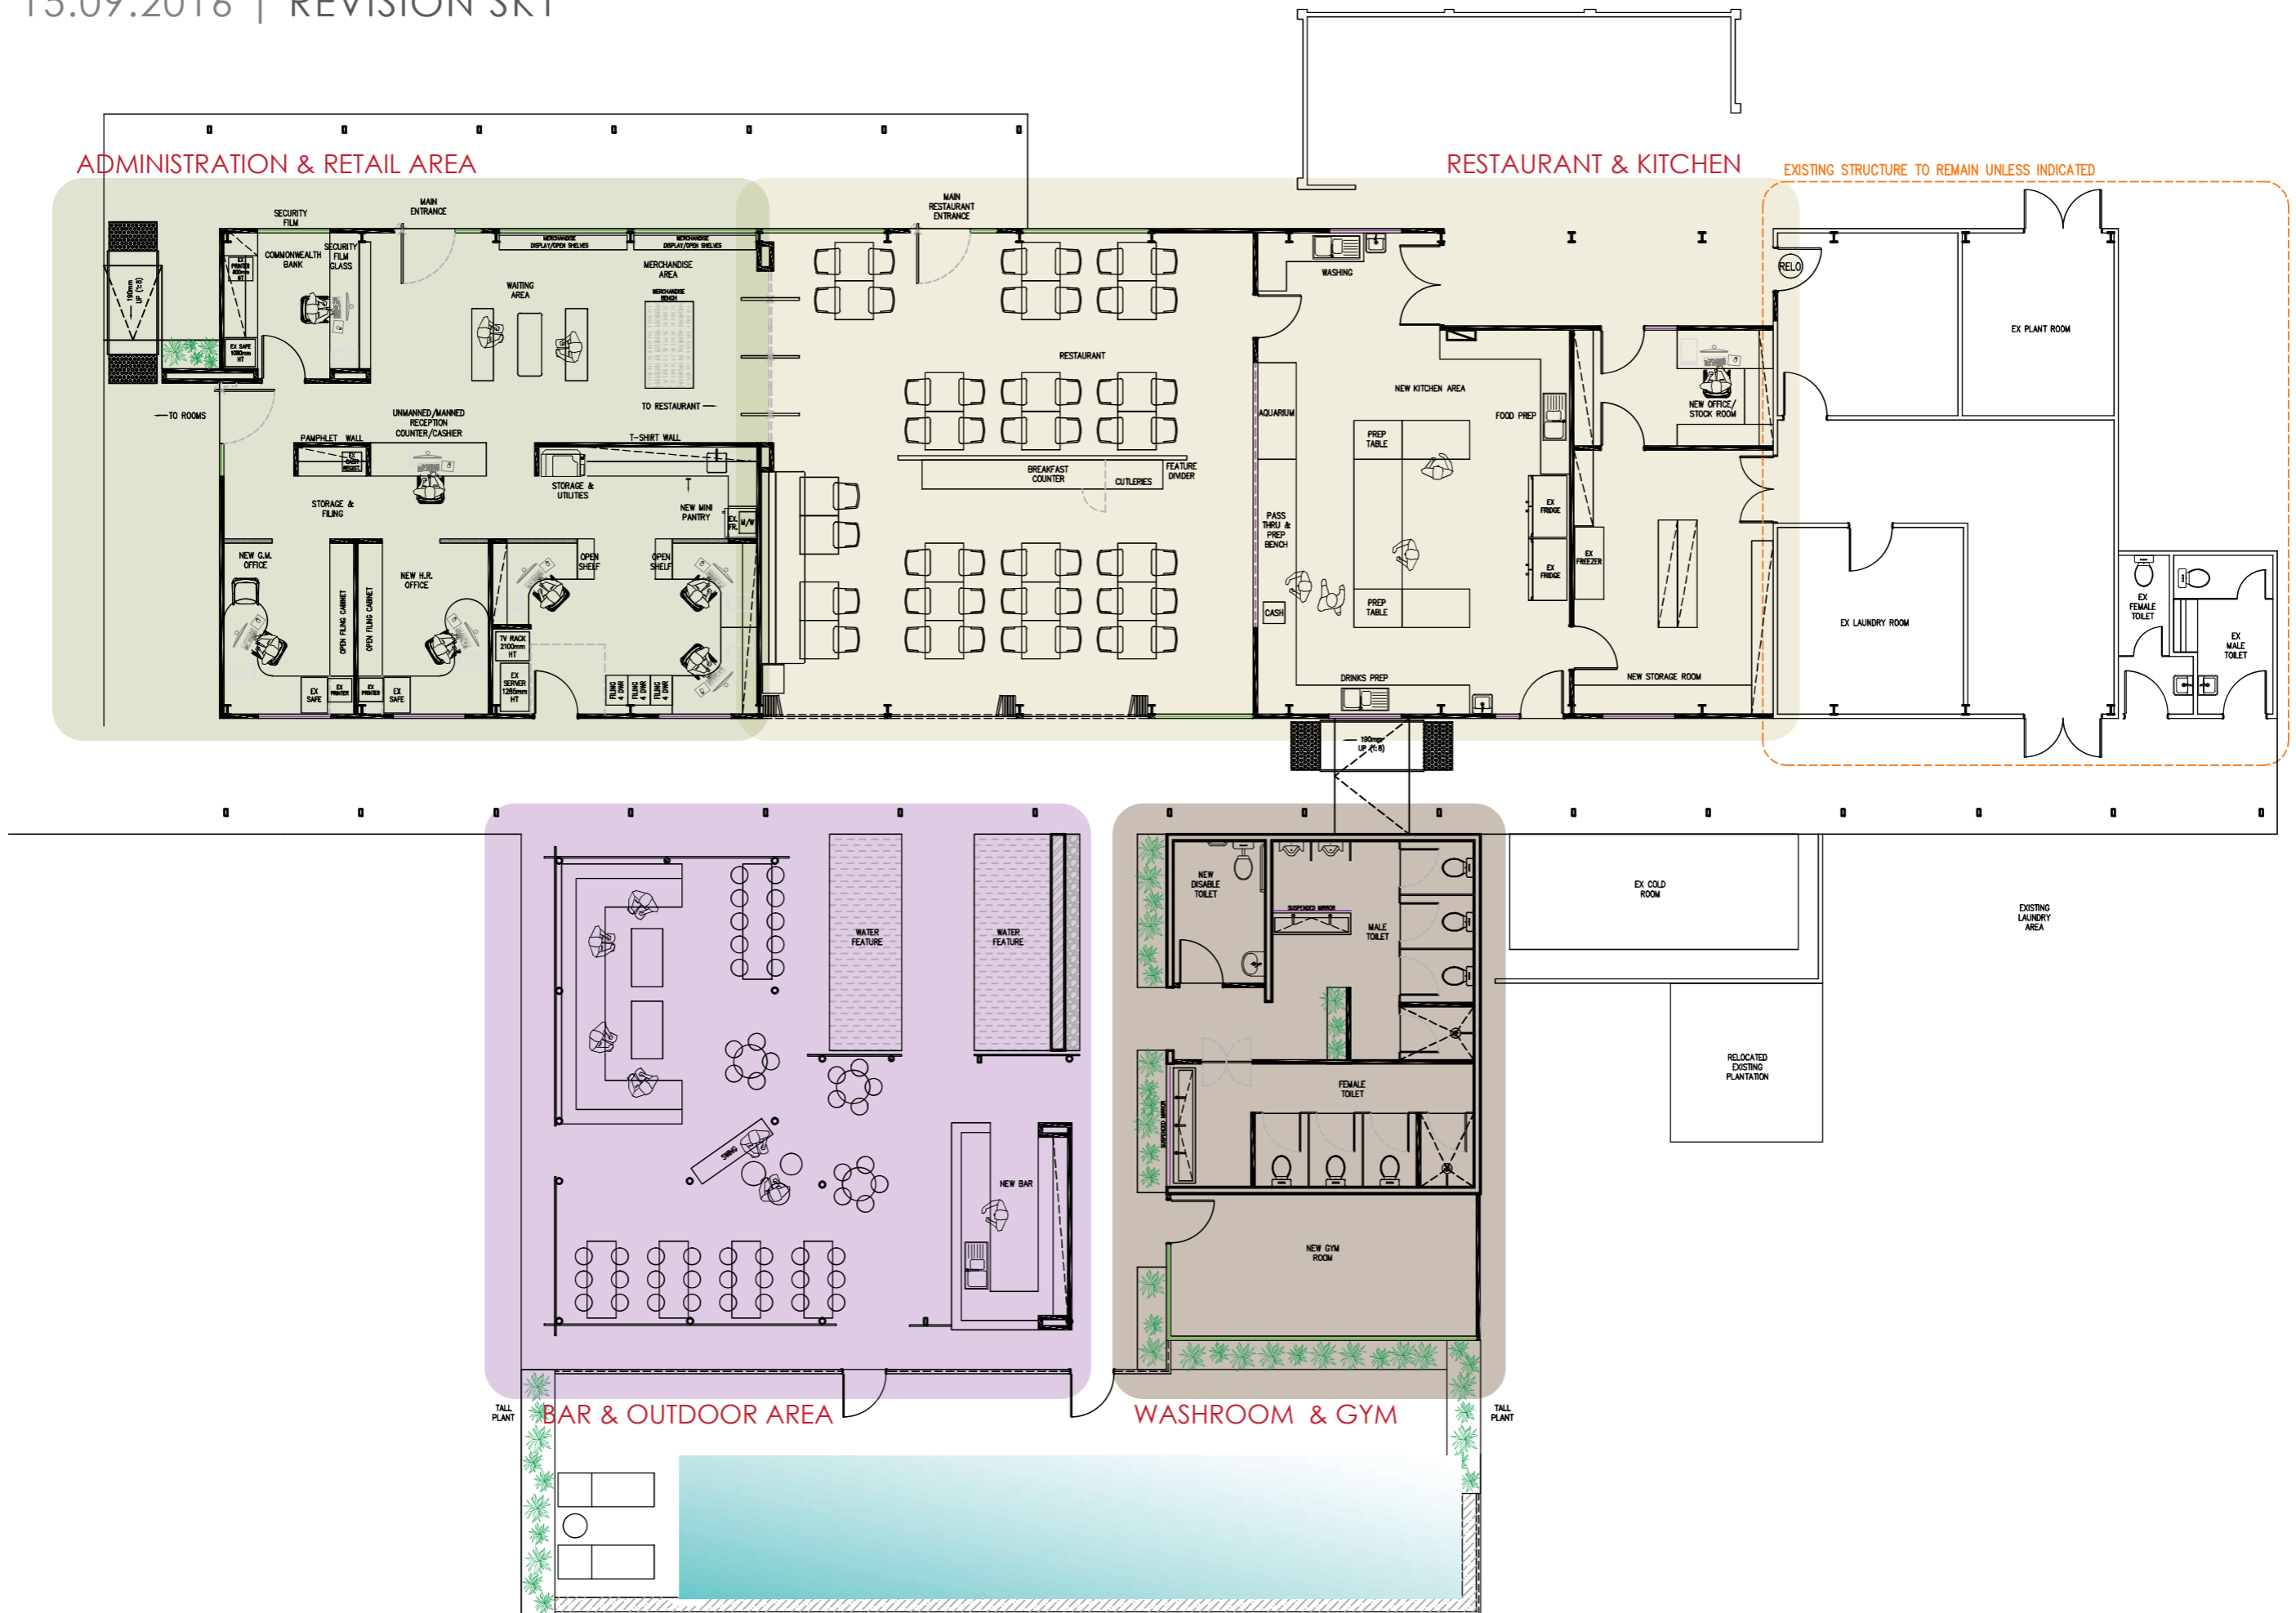

www.bhointeriors.com

NEW RAMP FOR
DISABLE ACCESS

FULL HEIGHT GLAZE WITH
SECURITY FROSTED FILM
FOR NATURAL LIGHT

MAIN ENTRANCE

FULL HEIGHT GLAZE TO DISPLAY MERCHANDISE

DOORS TO RESTAURANT
WILL BE CLOSED WHEN
OFFICE IS CLOSE

TO RESTAURANT

TO ROOMS

WAITING
AREA

RECEPTION

ADMINISTRATION OFFICE

MINI
PANTRY

NEW G.M.
OFFICE

NEW H.R.
OFFICE

OPEN
SHELF

OPEN
SHELF

EX
SAFE

EX
PRINTER

EX
PRINTER

EX
SAFE

EX
SERVER
1285mm
HT

TV RACK
2100mm
HT

FILING
4 DWR

FILING
4 DWR

FILING
4 DWR

EX.
FR.
M/W

HALF HEIGHT WINDOW

HALF HEIGHT WINDOW

TO TOILET

HALF HEIGHT WINDOW