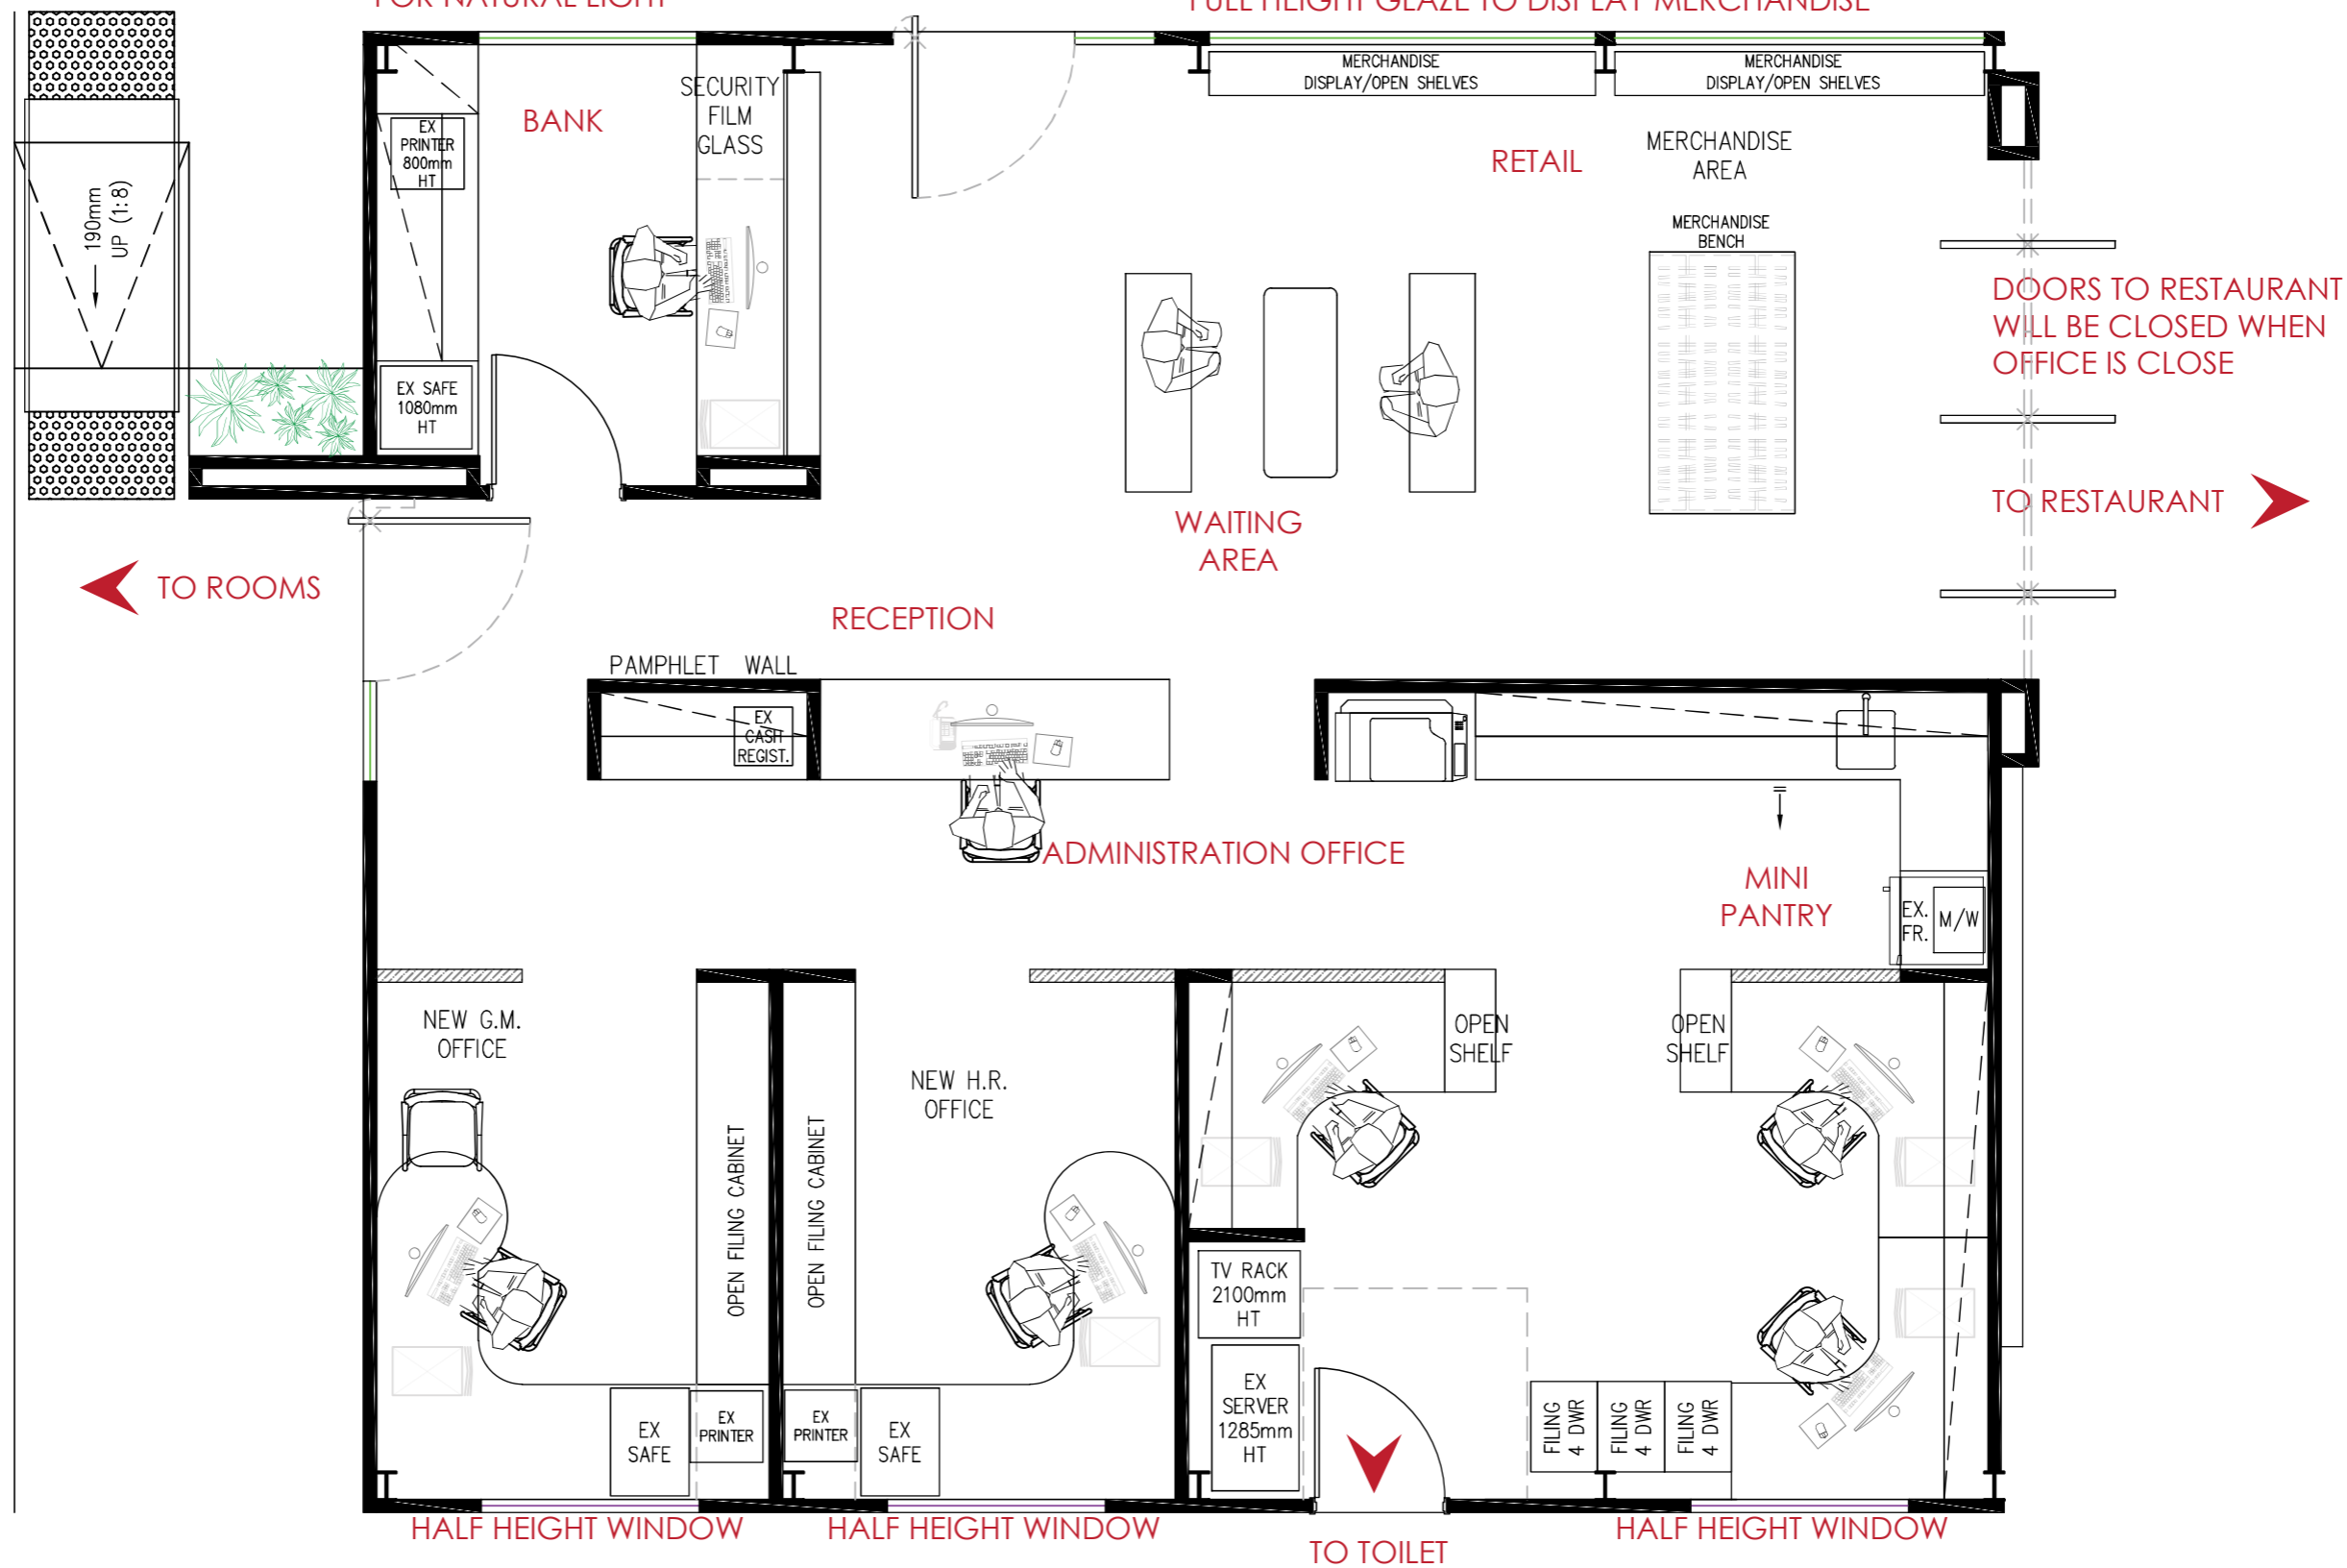

www.bhointeriors.com

NEW RAMP FOR
DISABLE ACCESS

FULL HEIGHT GLAZE WITH
SECURITY FROSTED FILM
FOR NATURAL LIGHT

MAIN ENTRANCE

FULL HEIGHT GLAZE TO DISPLAY MERCHANDISE

DOORS TO RESTAURANT
WILL BE CLOSED WHEN
OFFICE IS CLOSE

TO RESTAURANT

TO ROOMS

WAITING
AREA

RECEPTION

ADMINISTRATION OFFICE

MINI
PANTRY

NEW G.M.
OFFICE

NEW H.R.
OFFICE

OPEN
SHELF

OPEN
SHELF

EX
SAFE

EX
PRINTER

EX
PRINTER

EX
SAFE

EX
SERVER
1285mm
HT

TV RACK
2100mm
HT

FILING
4 DWR

FILING
4 DWR

FILING
4 DWR

EX.
FR.
M/W

HALF HEIGHT WINDOW

HALF HEIGHT WINDOW

TO TOILET

HALF HEIGHT WINDOW